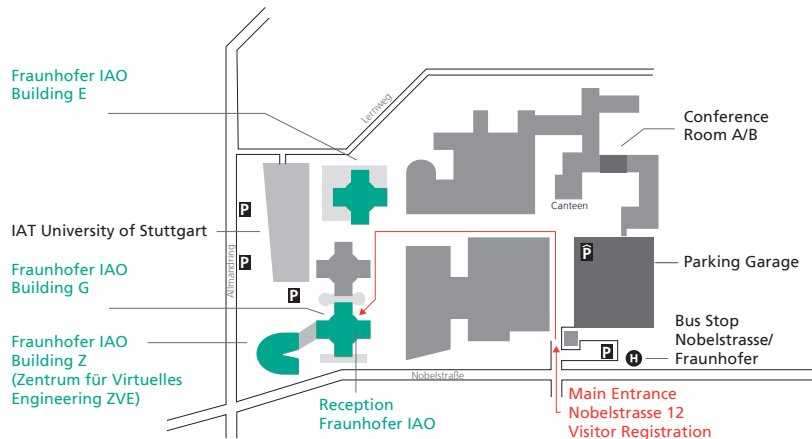

#### Öffentliche Verkehrsmittel

Ab Stuttgart Hauptbahnhof oder Flughafen mit den S-Bahn-Linien S1, S2, S3 in Richtung Vaihingen. Haltestelle »Universität«. Ausgang »Wohngebiet Schranne/ Endelbang«, dann noch ca. 900 m bis zum Institut (etwa 15 Gehminuten) oder alternativ mit den Bus-Linien 84, 91, 92, 746, 747, 748 oder 749 bis zur Haltestelle »Nobelstraße«.

#### How to find us:

Fraunhofer IAO  
Nobelstrasse 12  
70569 Stuttgart  
Germany

#### By S-Bahn (suburban rail)

From Stuttgart main station or the airport, take S-Bahn (suburban rail) line S1, S2 or S3 in the direction of Vaihingen as far as the stop "Universität" (university). Follow the exit sign "Wohngebiet Schranne/Endelbang". From here it is a 15 minute walk to the institute (about 900 m). Alternatively, take the bus line 84, 91, 92, 746, 747, 748 or 749 as far as the stop "Nobelstrasse".

#### By car | Arriving on the A8

Autobahn from the direction of Karlsruhe or Munich, when you reach the Stuttgart interchange (Autobahnkreuz Stuttgart), turn onto the A81/A381 following the signs to Stuttgart-Zentrum (city center). Continue to the exit "Universität" (university), then turn left at the traffic lights into Universitätsstrasse, which leads into Nobelstrasse about 120 m later. The entrance to the Institute Center is on the right, just beyond the "Nobelstrasse" bus stop. Parking is available in the Institute Center's parking garage.